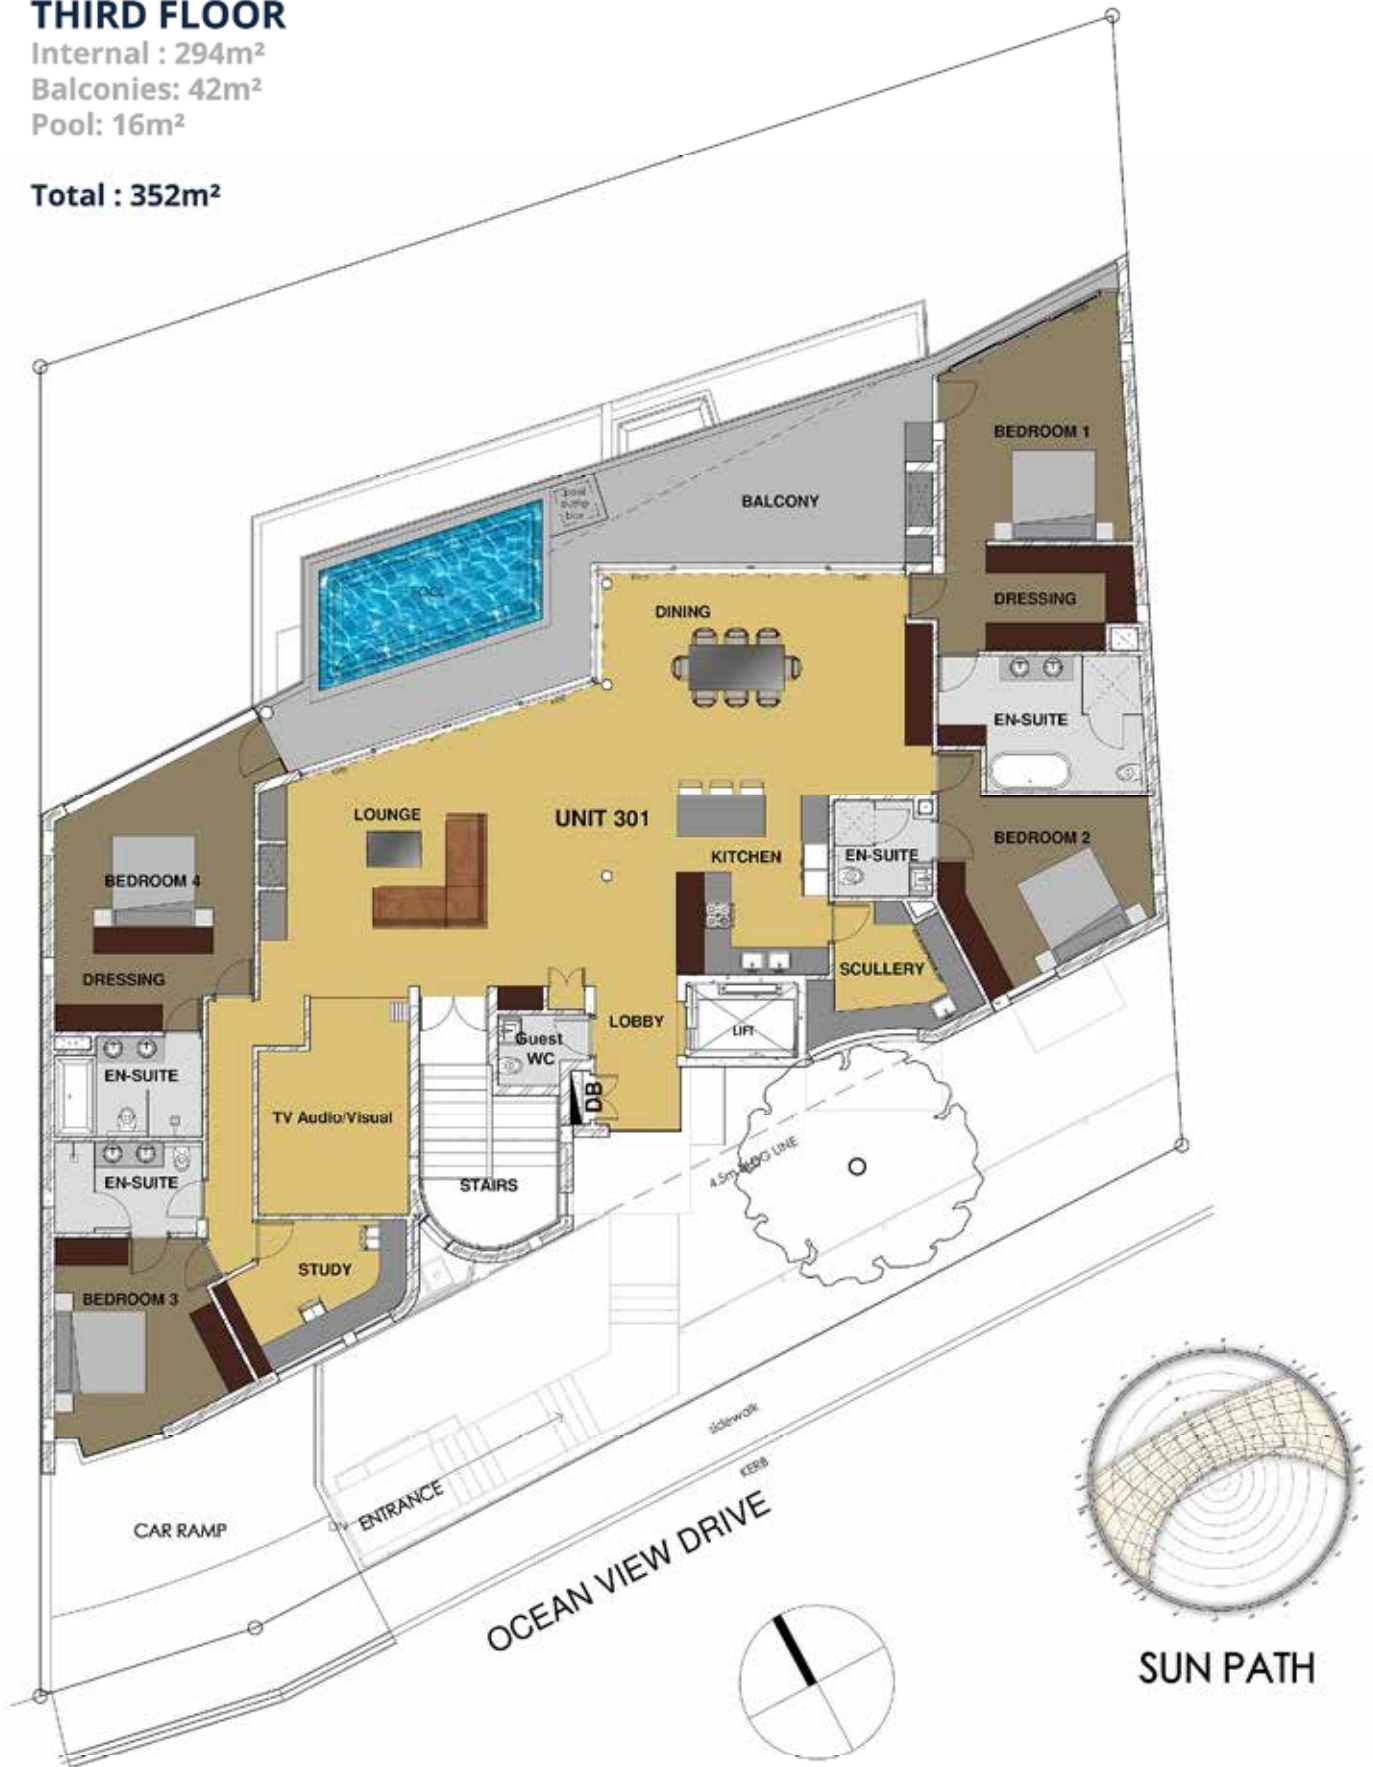

UNIT 301

THIRD FLOOR

Internal : 294m²

Balconies: 42m²

Pool: 16m²

Total : 352m²

EXTERIOR PORCELAIN TILES

ENGINEERED OAK

INTERIOR PORCELAIN TILES

'BELGOTEX WESTMINISTER' CARPET

EXCLUSIVE USE GARDEN