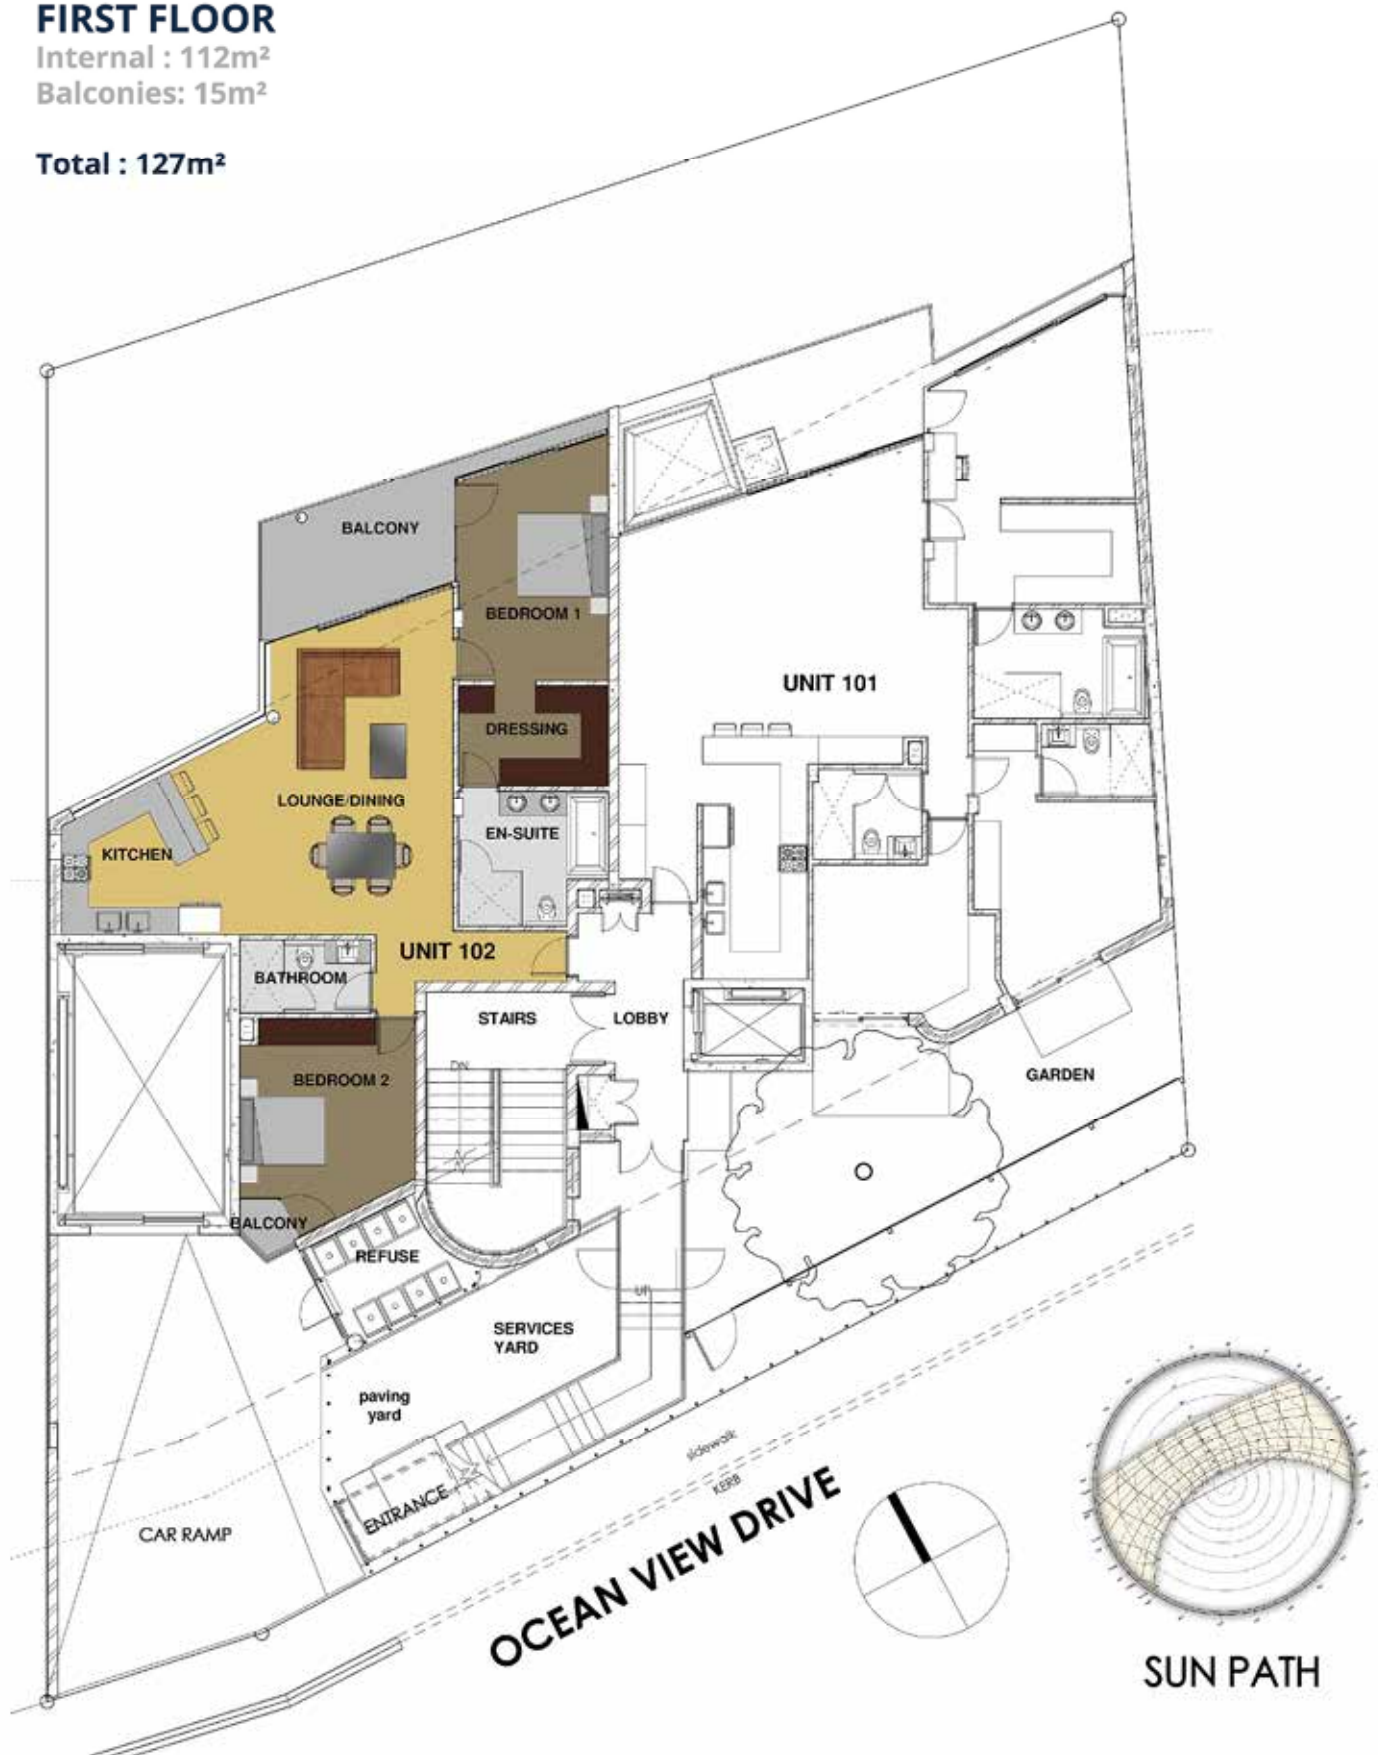

UNIT 101

FIRST FLOOR

Internal : 148m²

Balconies: 24m²

Pool: 6m²

Garden 34m²

Total : 178m² (excl.garden)

EXTERIOR PORCELAIN TILES

ENGINEERED OAK

INTERIOR PORCELAIN TILES

'BELGOTEX WESTMINSTER' CARPET

EXCLUSIVE USE GARDEN

UNIT 102

FIRST FLOOR

Internal : 112m²

Balconies: 15m²

Total : 127m²

EXTERIOR PORCELAIN TILES

ENGINEERED OAK

INTERIOR PORCELAIN TILES

'BELGOTEX WESTMINISTER' CARPET

EXCLUSIVE USE GARDEN