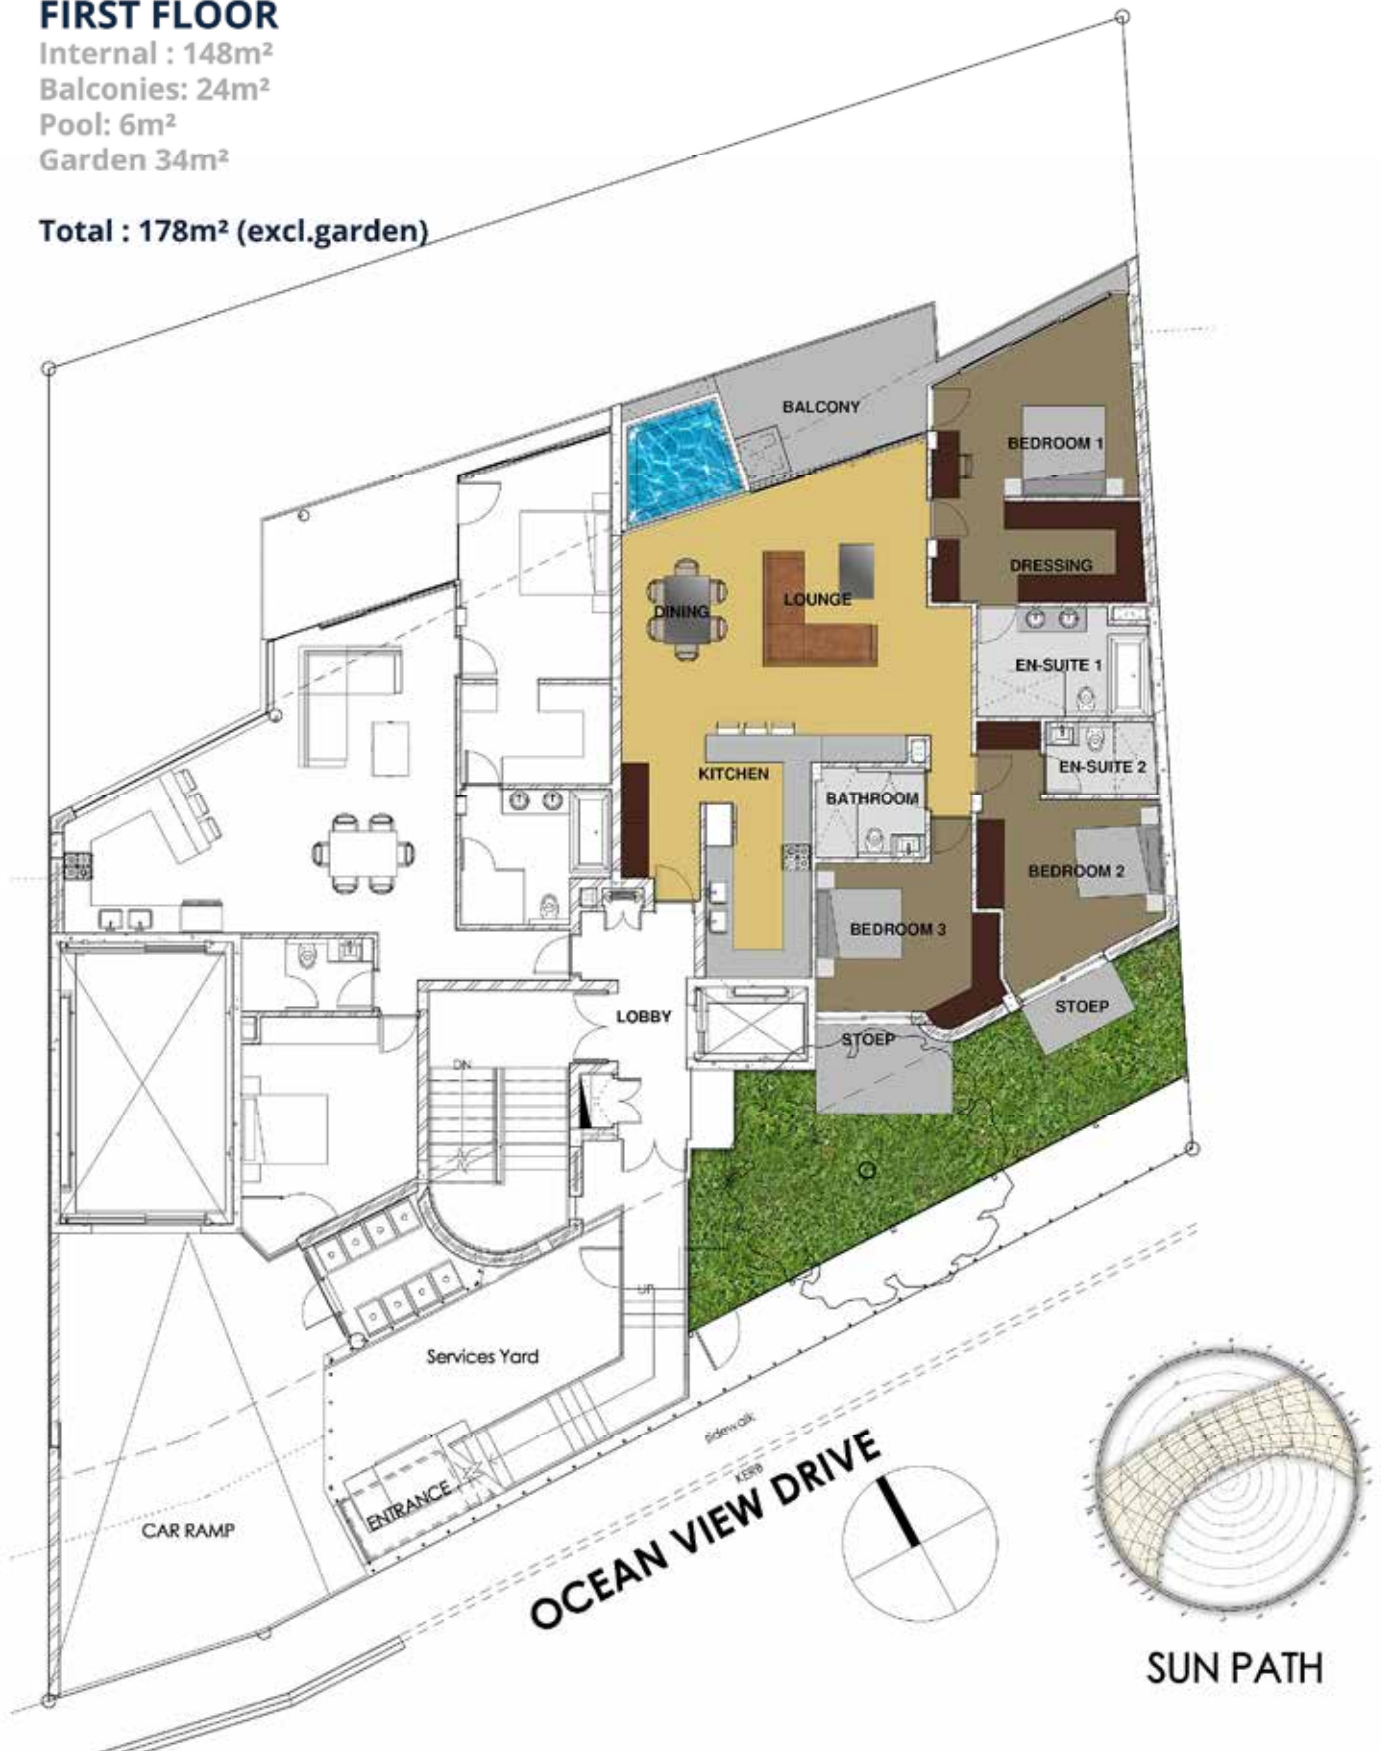

UNIT 101

FIRST FLOOR

Internal : 148m²

Balconies: 24m²

Pool: 6m²

Garden 34m²

Total : 178m² (excl.garden)

EXTERIOR PORCELAIN TILES

ENGINEERED OAK

INTERIOR PORCELAIN TILES

'BELGOTEX WESTMINSTER' CARPET

EXCLUSIVE USE GARDEN

UNIT 102

FIRST FLOOR

Internal : 112m²

Balconies: 15m²

Total : 127m²

EXTERIOR PORCELAIN TILES

ENGINEERED OAK

INTERIOR PORCELAIN TILES

'BELGOTEX WESTMINISTER' CARPET

EXCLUSIVE USE GARDEN