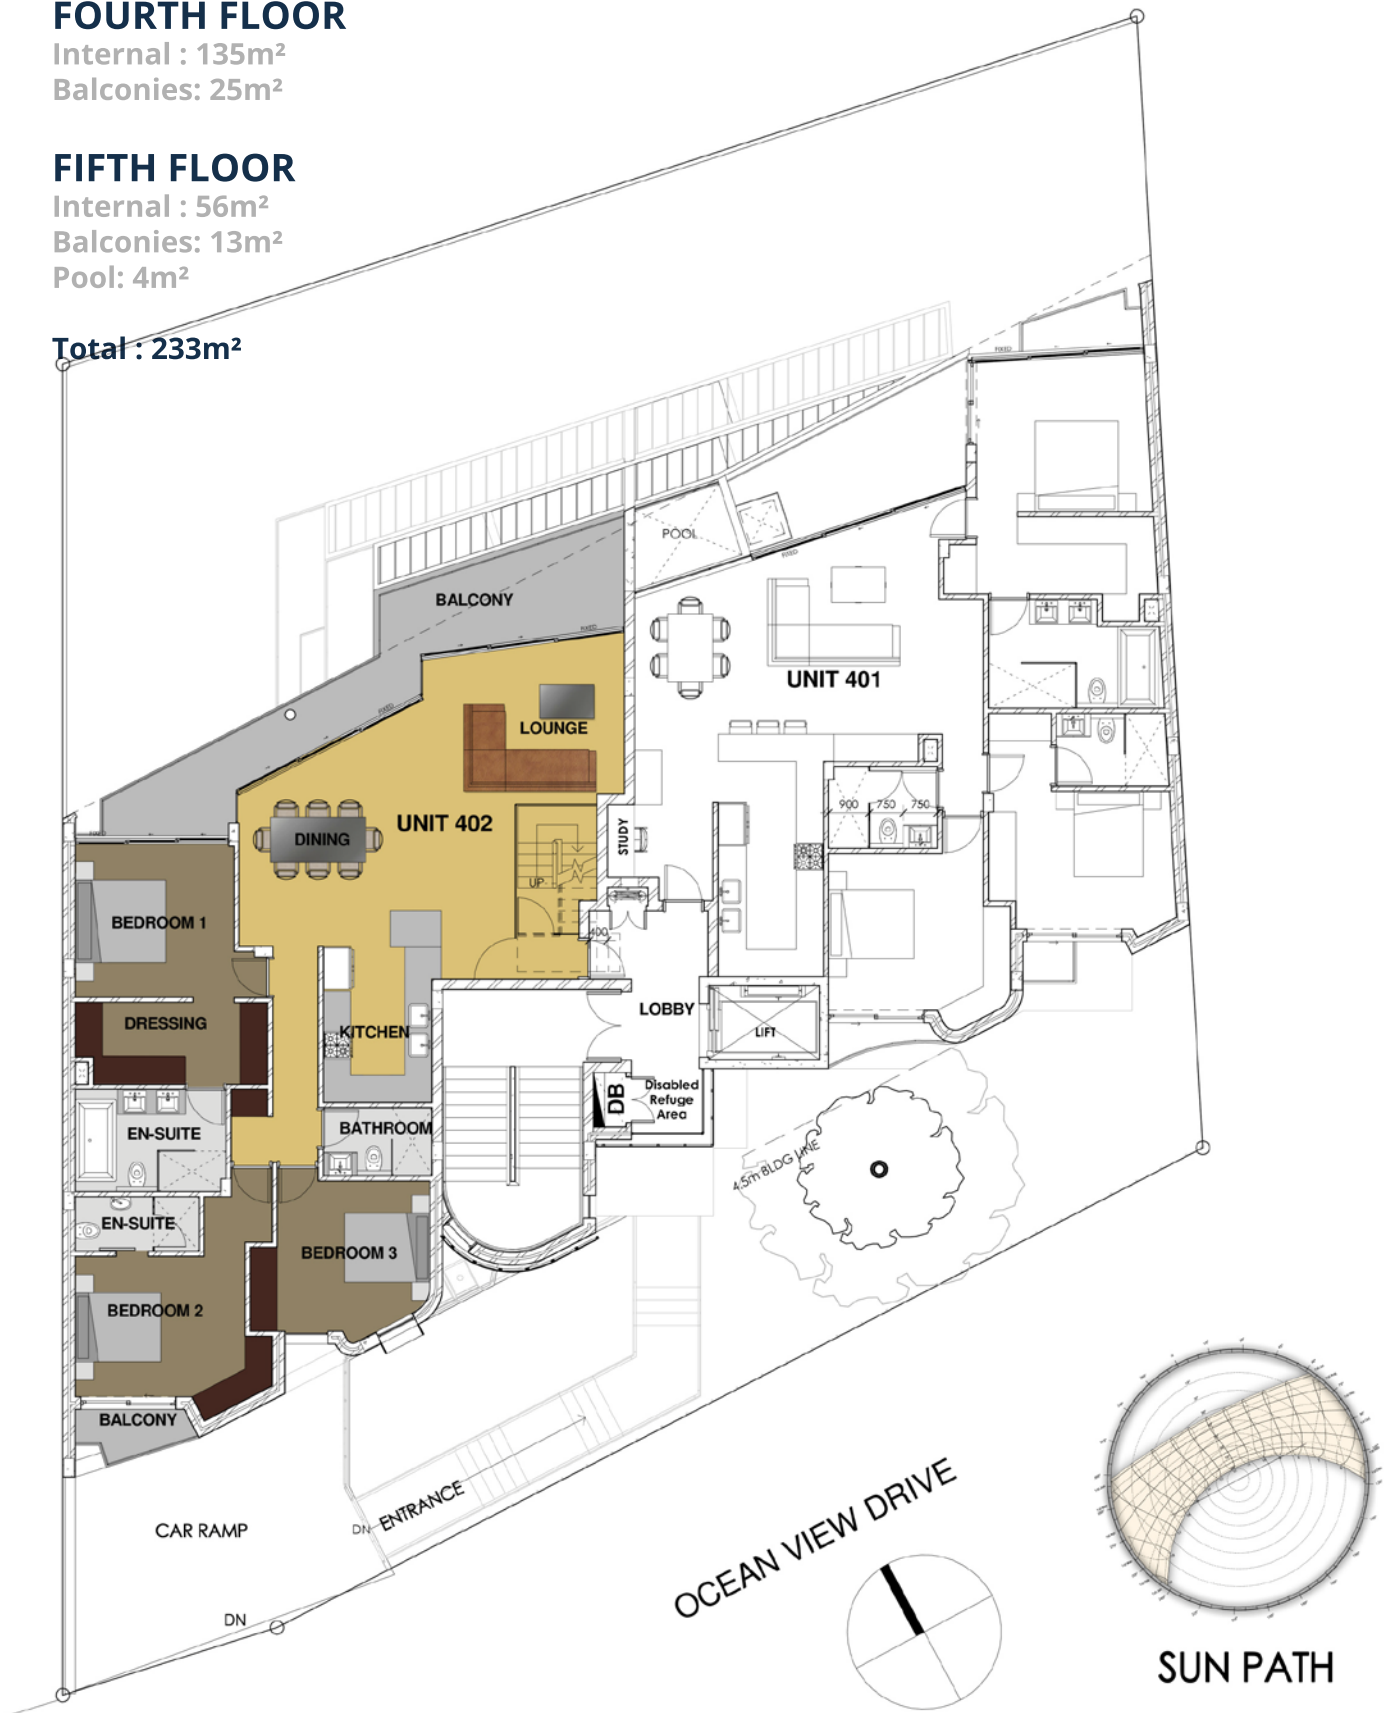

UNIT 402 Lower Level

FOURTH FLOOR

Internal : 135m²

Balconies: 25m²

FIFTH FLOOR

Internal : 56m²

Balconies: 13m²

Pool: 4m²

Total : 233m²

EXTERIOR PORCELAIN TILES

ENGINEERED OAK

INTERIOR PORCELAIN TILES

'BELGOTEX WESTMINSTER' CARPET

EXCLUSIVE USE GARDEN

UNIT 402 Upper Level

EXTERIOR PORCELAIN TILES

ENGINEERED OAK

INTERIOR PORCELAIN TILES

'BELGOTEX WESTMINSTER' CARPET

EXCLUSIVE USE GARDEN