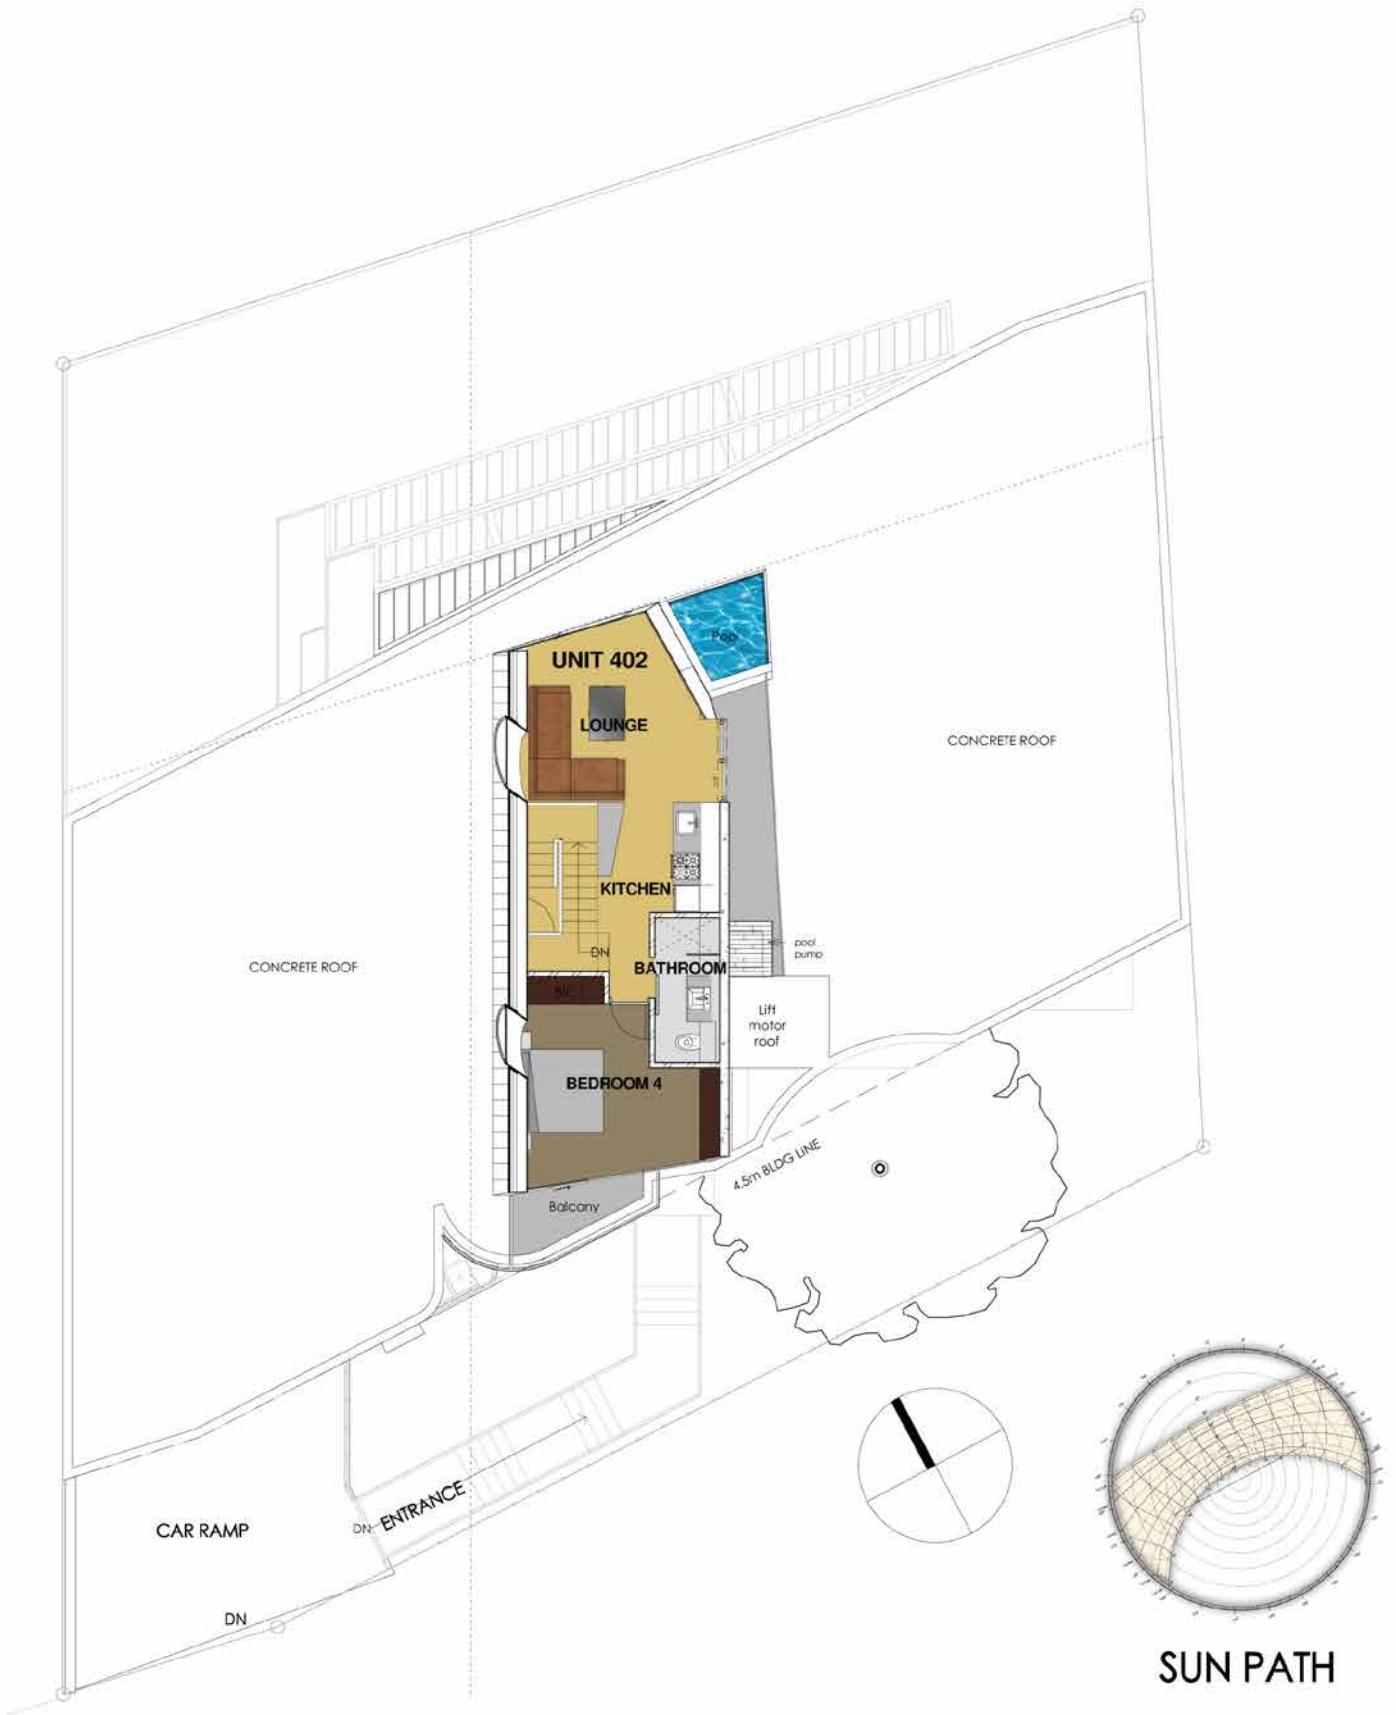

UNIT 402 Lower Level

FOURTH FLOOR

Internal : 135m²

Balconies: 25m²

FIFTH FLOOR

Internal : 56m²

Balconies: 13m²

Pool: 4m²

Total : 233m²

EXTERIOR PORCELAIN TILES

ENGINEERED OAK

INTERIOR PORCELAIN TILES

'BELGOTEX WESTMINSTER' CARPET

EXCLUSIVE USE GARDEN

UNIT 402 Upper Level

EXTERIOR PORCELAIN TILES

ENGINEERED OAK

INTERIOR PORCELAIN TILES

'BELGOTEX WESTMINSTER' CARPET

EXCLUSIVE USE GARDEN